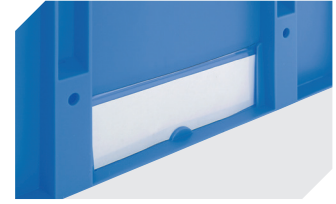

Label covers

for European size stacking containers XL
and small parts containers KLT

W 209 x H 67 mm

9-20053