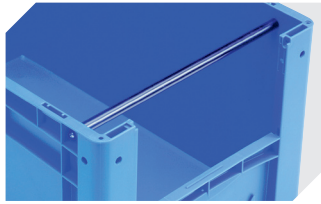

Handles

for European size stacking containers XL
for European size stacking containers BN
L 557 mm

43-22624