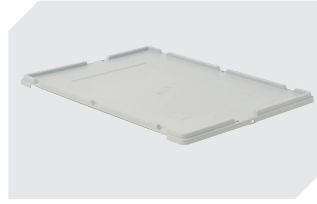

# European size stacking containers XL, with short side pick opening **XL86524** | Accessories

## **Transport dollies**

for containers sized 800 x 600 mm  
L 800 x W 600 x H 198 mm

**43-1150**

## **Labels**

suited for BITOBOX XL and KLT with a  
height of at least 170 mm

W 210 x H 74 mm

**43-14557**