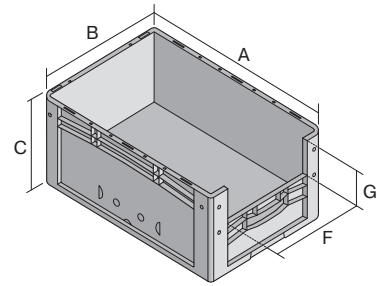

# European size stacking containers XL, with short side pick opening

## XL86524 | Data sheet

Pos. Dimensions, tolerances as specified in DIN 16901

Pos.	Dimensions, tolerances as specified in DIN 16901	
A	Outside length top	800 mm
B	Outside width top	600 mm
C	Height	520 mm
F	Width of view and pick opening	459 mm
G	Height of view and pick opening	253 mm

### Product features

Weight	7.74 kg
*Stacking load	500 kg
*Load capacity	60 kg
Volume	213 litres
Warranty	5 year BITO QUALITY
ESD	ESD version upon request
Temperature range	-20°C to +80°C
Food safety	✓
Material	PP
Stock item	-
Pcs/pack	1
colour	blue
Ref. no.	43-22575

### Dimensions, tolerances as specified in DIN 16901

Outside length top	800 mm
Outside width top	600 mm
Height	520 mm
Inside length top	762 mm
Inside width top	562 mm
Inside height	515 mm
Pick opening W x H	459 x 253 mm