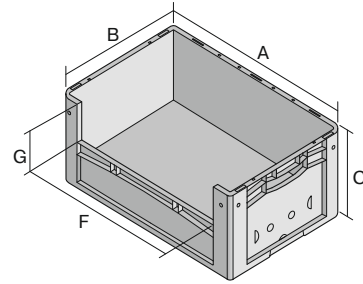

# European size stacking containers XL, with long side pick opening

## XL86326 | Data sheet

Pos. Dimensions, Tolerances as specified in DIN 16901

Pos.	Dimensions, Tolerances as specified in DIN 16901	
A	Outside length top	800 mm
B	Outside width top	600 mm
C	Height	320 mm
F	Width of view and pick opening	459 mm
G	Height of view and pick opening	153 mm

Features	*Load capacity as specified in EN 13117
Proper weight	5.66 kg
*Stacking load	800 kg
*Load capacity	60 kg
Volume	128 Litres
Warranty	5 year BITO QUALITY
ESD	ESD version upon request
Temperature range	-20°C to +90°C
Food safety	✓
Material	PP
Stock item	✓
Pcs/pack	1
Colour	blue
Ref. no.	43-22614

Other colours / special colours on request

Dimensions, Tolerances as specified in DIN 16901	
Outside length top	800 mm
Outside width top	600 mm
Height	320 mm
Inside length top	762 mm
Inside width top	562 mm
Inside height	315 mm
Pick opening W x H	459 x 153 mm