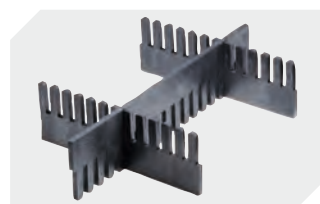

Information & Service
www.bitocom

BITO
 STORAGE
 SYSTEMS

Small parts containers KLT with ribbed base, with hinged two-part lid

KLTD43220R | Accessories

Locking systems BS
for small parts containers KLT
7-14434

Labels
W 210 x H 74 mm
43-14557

Transport dolly
polypropylene wheels
L 620 x W 420 mm
43-1491

Slot-in divider strips
Material thickness 5 mm
L 1150 x H 180 mm
7-15509

Security seals
for European size stacking containers
XL and small parts containers KLT
9-16271

Slot-in divider strips
Material thickness 5 mm
L 1150 x H 50 mm
43-18417

Slot-in divider strips
Material thickness 5 mm
L 1150 x H 80 mm
43-18418

Slot-in divider strips
Material thickness 10 mm
L 950 x H 55 mm
43-18419