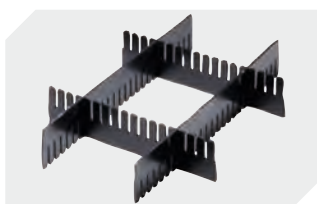

Information & Service
www.bitocom

BITO
 STORAGE
 SYSTEMS

Small parts containers KLT with ribbed base, with hinged two-part lid

KLTD43220R | Accessories

Locking systems BS
for small parts containers KLT
7-14434

Labels
W 210 x H 74 mm
43-14557

Transport dolly
polypropylene wheels
L 620 x W 420 mm
43-1491

Slot-in divider strips
Material thickness 5 mm
L 1150 x H 180 mm
7-15509

Security seals
for European size stacking containers
XL and small parts containers KLT
9-16271

Slot-in divider strips
Material thickness 5 mm
L 1150 x H 50 mm
43-18417

Slot-in divider strips
Material thickness 5 mm
L 1150 x H 80 mm
43-18418

Slot-in divider strips
Material thickness 10 mm
L 950 x H 55 mm
43-18419