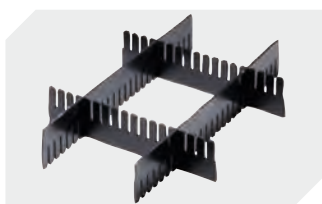

Information & Service
www.bitocom

BITO
 STORAGE
 SYSTEMS

Small parts containers KLT with ribbed base, with hinged two-part lid

KLTD43220R | Accessories

Locking systems BS
for small parts containers KLT
7-14434

Labels
W 210 x H 74 mm
43-14557

Transport dolly
polypropylene wheels
L 620 x W 420 mm
43-1491

Slot-in divider strips
Material thickness 5 mm
L 1150 x H 180 mm
7-15509

Security seals
for European size stacking containers
XL and small parts containers KLT
9-16271

Slot-in divider strips
Material thickness 5 mm
L 1150 x H 50 mm
43-18417

Slot-in divider strips
Material thickness 5 mm
L 1150 x H 80 mm
43-18418

Slot-in divider strips
Material thickness 10 mm
L 950 x H 55 mm
43-18419