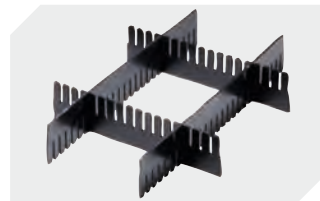

Information & Service
www.bitocom

BITO
 STORAGE
 SYSTEMS

Small parts containers KLT with ribbed base, with hinged two-part lid

KLTD43220R | Accessories

Locking systems BS
for small parts containers KLT
7-14434

Labels
W 210 x H 74 mm
43-14557

Transport dolly
polypropylene wheels
L 620 x W 420 mm
43-1491

Slot-in divider strips
Material thickness 5 mm
L 1150 x H 180 mm
7-15509

Security seals
for European size stacking containers
XL and small parts containers KLT
9-16271

Slot-in divider strips
Material thickness 5 mm
L 1150 x H 50 mm
43-18417

Slot-in divider strips
Material thickness 5 mm
L 1150 x H 80 mm
43-18418

Slot-in divider strips
Material thickness 10 mm
L 950 x H 55 mm
43-18419