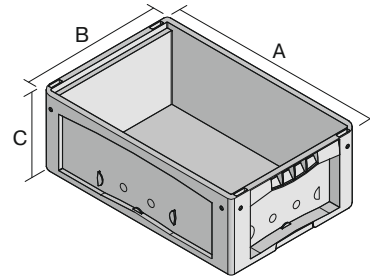

Small parts containers KLT with ribbed base, with hinged two-part lid

KLTD43220R | Data sheet

Pos. Dimensions, Tolerances as specified in DIN 16901

Pos.	Dimensions, Tolerances as specified in DIN 16901	
A	Outside length top	400 mm
B	Outside width top	300 mm
C	Height	238 mm

Features	*Load capacity as specified in EN 13117
Proper weight	1.81 kg
*Stacking load	300 kg
*Load capacity	50 kg
Volume	16 Litres
Warranty	5 year BITO QUALITY
ESD	ESD version upon request
Temperature range	-20°C to +90°C
Food safety	✓
Material	PP
Stock item	-
Pcs/pack	1
Colour	turquoise
Ref. no.	9-16800

Other colours / special colours on request

Dimensions, Tolerances as specified in DIN 16901	
Outside length top	400 mm
Outside width top	300 mm
Height	238 mm
Inside length top	341 mm
Inside width top	268 mm
Inside height	200 mm

Labels
W 210 x H 74 mm
43-14557

Transport dolly
polypropylene wheels
L 620 x W 420 mm
43-1491

Slot-in divider strips
Material thickness 5 mm
L 1150 x H 180 mm
7-15509

Security seals
for European size stacking containers
XL and small parts containers KLT
9-16271