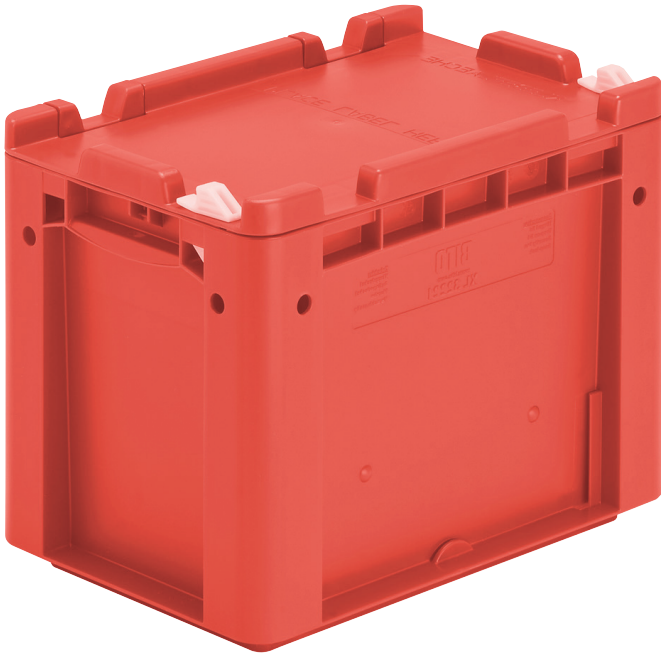

European size stacking containers XL, hinged on one side and closed with 2 snap-on fixtures on the other side

XL32221ASDV | Data sheet

Pos. Dimensions, tolerances as specified in DIN 16901

Pos.	Dimensions, tolerances as specified in DIN 16901	
A	Outside length top	300 mm
B	Outside width top	200 mm
C	Height	238 mm

Product features	*Load capacity as specified in EN 13117
Weight	1.06 kg
*Load capacity	15 kg
Volume	8.3 litres
Warranty	5 year BITO QUALITY
ESD	ESD version upon request
Temperature range	-20°C to +90°C
Food safety	✓
Material	PP
Stock item	✓
Pcs/pack	1
colour	red
Ref. no.	43-30414

Other colours / special colours on request

Dimensions, tolerances as specified in DIN 16901	
Outside length top	300 mm
Outside width top	200 mm
Height	238 mm
Inside length top	268 mm
Inside width top	168 mm
Inside height	217 mm

Information & Service
www.bito.com

BITO
LAGERTECHNIK

European size stacking containers XL, hinged on one side and closed with 2 snap-on fixtures on the other side

XL32221ASDV | Accessories

Covers for palletised loads