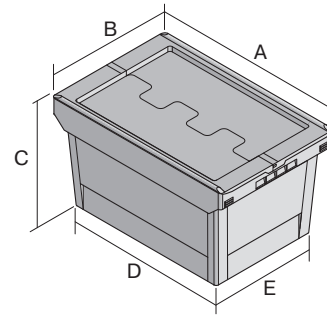

# Multi-purpose containers MB, with locking system

## MBD86421R BS1 | Data sheet

Pos. Dimensions, tolerances as specified in DIN 16901

Pos.	Dimensions, tolerances as specified in DIN 16901	
A	Outside length top	800 mm
B	Outside width top	600 mm
C	Height	453 mm
D	Base length outside	690 mm
E	Base width outside	508 mm

Product features	*Load capacity as specified in EN 13117
Weight	8.79 kg
*Stacking load	300 kg
*Load capacity	50 kg
Volume	147 litres
ESD	No
Food safety	-
Material	PP
Stock item	✓
Pcs/pack	1
colour	dove blue
Ref. no.	6-20292

Other colours / special colours on request

Dimensions, tolerances as specified in DIN 16901	
Outside length top	800 mm
Outside width top	600 mm
Height	453 mm

Information & Service  
[www.bitocom](http://www.bitocom)