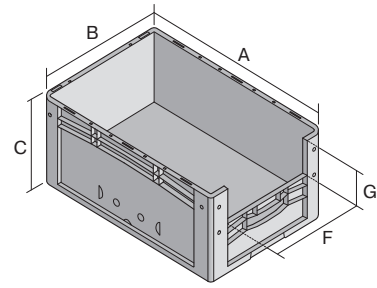

European size stacking containers XL, with short side pick opening

XL43274 | Data sheet

Pos. Dimensions, tolerances as specified in DIN 16901

Pos.	Dimensions, tolerances as specified in DIN 16901	
A	Outside length top	400 mm
B	Outside width top	300 mm
C	Height	270 mm
F	Width of view and pick opening	212 mm
G	Height of view and pick opening	131 mm

Product features	*Load capacity as specified in EN 13117
Weight	1.30 kg
*Stacking load	200 kg
*Load capacity	20 kg
Volume	24 litres
Warranty	5 year BITO QUALITY
ESD	ESD version upon request
Temperature range	-20°C to +80°C
Food safety	✓
Material	PP
Stock item	✓
Pcs/pack	1
colour	red
Ref. no.	43-14983

Other colours / special colours on request

Dimensions, tolerances as specified in DIN 16901	
Outside length top	400 mm
Outside width top	300 mm
Height	270 mm
Inside length top	368 mm
Inside width top	268 mm
Inside height	267 mm
Pick opening W x H	212 x 131 mm

Information & Service
www.bito.com

BITO
 LAGERTECHNIK

European size stacking containers XL, with short side pick opening XL43274 | Accessories

Labels
suited for BITOBOX XL and KLT with a height of at least 170 mm
W 210 x H 74 mm
43-14557