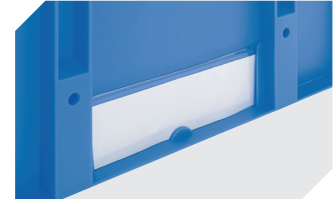

Label covers
for European size stacking containers XL
and small parts containers KLT
W 209 x H 67 mm
9-20053