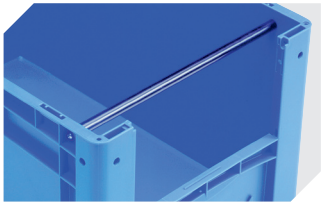

Information & Service
www.bito.com

BITO
 LAGERTECHNIK

European size stacking containers XL, with short side pick opening XL43274 | Accessories

Labels
suited for BITOBOX XL and KLT with a height of at least 170 mm
W 210 x H 74 mm
43-14557

Transport dollies
polypropylene wheels
L 620 x W 420 mm
43-1491

Insertable windows
for European size stacking containers XL
43-18585

Label covers
for European size stacking containers XL
and small parts containers KLT
W 209 x H 67 mm
9-20053

Drop-on lids
for European size stacking containers XL
L 400 x W 300 mm
43-20303

Grip closures
for European size stacking containers XL
with a height of 170, 220 and 270 mm
43-31450

Handles
for European size stacking containers XL
for European size stacking containers BN
L 267 mm
43-9409