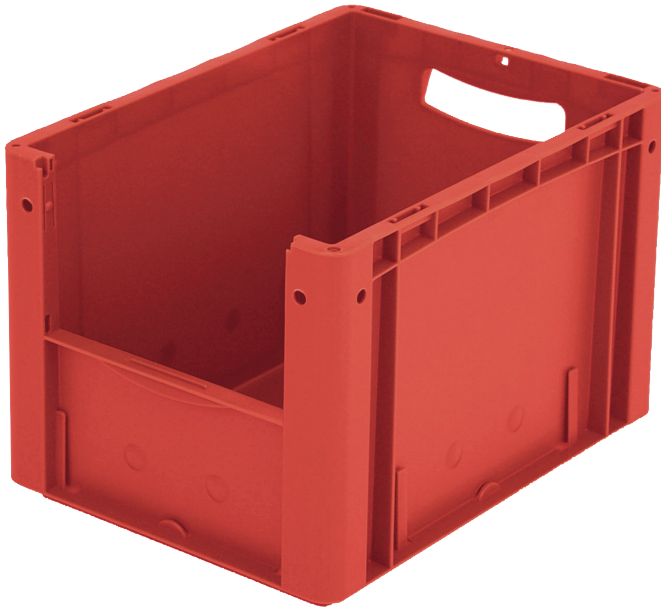

European size stacking containers XL, with short side pick opening

XL43274 | Data sheet

Pos. Dimensions, tolerances as specified in DIN 16901

Pos.	Dimensions, tolerances as specified in DIN 16901	
A	Outside length top	400 mm
B	Outside width top	300 mm
C	Height	270 mm
F	Width of view and pick opening	212 mm
G	Height of view and pick opening	131 mm

Product features	*Load capacity as specified in EN 13117
Weight	1.30 kg
*Stacking load	200 kg
*Load capacity	20 kg
Volume	24 litres
Warranty	5 year BITO QUALITY
ESD	ESD version upon request
Temperature range	-20°C to +80°C
Food safety	✓
Material	PP
Stock item	✓
Pcs/pack	1
colour	red
Ref. no.	43-14983

Other colours / special colours on request

Dimensions, tolerances as specified in DIN 16901	
Outside length top	400 mm
Outside width top	300 mm
Height	270 mm
Inside length top	368 mm
Inside width top	268 mm
Inside height	267 mm
Pick opening W x H	212 x 131 mm

Information & Service
www.bito.com

BITO
 LAGERTECHNIK

European size stacking containers XL, with short side pick opening XL43274 | Accessories

Labels
suited for BITOBOX XL and KLT with a height of at least 170 mm
W 210 x H 74 mm
43-14557