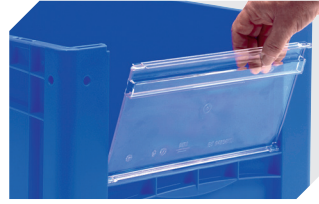

Information & Service
www.bito.com

BITO
 LAGERTECHNIK

European size stacking containers XL, with short side pick opening XL43274 | Accessories

Labels
suited for BITOBOX XL and KLT with a height of at least 170 mm
W 210 x H 74 mm
43-14557

Transport dollies
polypropylene wheels
L 620 x W 420 mm
43-1491

Insertable windows
for European size stacking containers XL
43-18585

Label covers
for European size stacking containers XL
and small parts containers KLT
W 209 x H 67 mm
9-20053