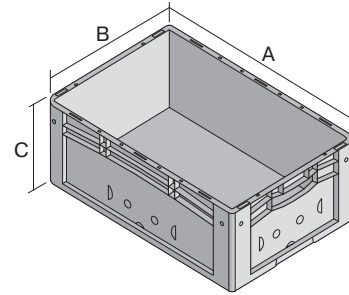

European size stacking containers XL with double base

XL64221D | Data sheet

Pos. Dimensions, tolerances as specified in DIN 16901

A	Outside length top	600 mm
B	Outside width top	400 mm
C	Height	220 mm

Product features

Weight	2.42 kg
*Stacking load	300 kg
*Load capacity	100 kg
Volume	40 litres
Warranty	5 year BITO QUALITY
ESD	No
Temperature range	-20°C to +60°C
Food safety	-
Material	PP
Stock item	✓
Pcs/pack	1
colour	bins in blue - base in black
Ref. no.	43-19031

* Load capacity data according to EN 13117 refer to an ambient temperature of 23 °C.

Dimensions, tolerances as specified in DIN 16901

Outside length top	600 mm
Outside width top	400 mm
Height	220 mm
Inside length top	568 mm
Inside width top	368 mm
Inside length base	559 mm
Inside width base	359 mm
Inside height	202 mm

Printed message

Pad printing area on short side (front)	40 x 250 mm
Pad printing area on short side (rear)	40 x 250 mm
Pad printing area on long side	40 x 250 mm
Hot foil printing area on short side (front)	40 x 250 mm
Hot foil printing area on short side (rear)	40 x 250 mm
Hot foil printing area on long side	40 x 250 mm
Injection mold printing area on long side	40 x 250 mm