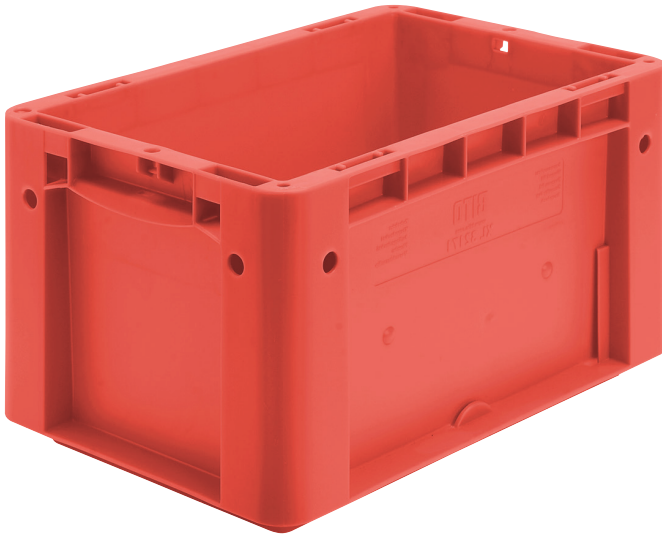

European size stacking containers XL, standard version

XL32171 | Data sheet

Pos. Dimensions, tolerances as specified in DIN 16901

Pos.	Dimensions, tolerances as specified in DIN 16901	
A	Outside length top	300 mm
B	Outside width top	200 mm
C	Height	170 mm

Product features	*Load capacity as specified in EN 13117
Weight	0.58 kg
*Load capacity	15 kg
Volume	6 litres
Warranty	5 year BITO QUALITY
ESD	ESD version upon request
Temperature range	-20°C to +90°C
Food safety	✓
Material	PP
Stock item	✓
Pcs/pack	1
colour	red
Ref. no.	43-30389

Other colours / special colours on request

Dimensions, tolerances as specified in DIN 16901	
Outside length top	300 mm
Outside width top	200 mm
Height	170 mm
Inside length top	268 mm
Inside width top	168 mm
Inside length base	256 mm
Inside width base	156 mm
Inside height	167 mm

Information & Service
www.bito.com

BITO
 LAGERTECHNIK

European size stacking containers XL, standard version **XL32171** | Accessories

Covers for palletised loads
L 1220 x W 820 mm
9-18421

Drop-on lids
for European size stacking containers XL
L 300 x W 200 mm
43-30392