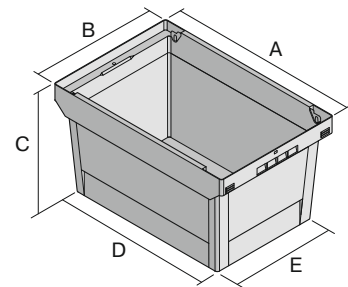

# Multi-purpose containers MB, with short side pick opening

## MB43274 | Data sheet

Pos. Dimensions, tolerances as specified in DIN 16901

Pos.	Dimensions, tolerances as specified in DIN 16901	
A	Outside length top	400 mm
B	Outside width top	300 mm
C	Height	273 mm
D	Base length outside	318 mm
E	Base width outside	240 mm
F	Width of view and pick opening	182 mm
G	Height of view and pick opening	138 mm

Product features	*Load capacity as specified in EN 13117
Proper weight	1.13 kg
*Load capacity	25 kg
Volume	22 Litres
ESD	No
Food safety	-
Material	PP
Stock item	-
Pcs/pack	1
Colour	dove blue
Ref. no.	6-5024

Other colours / special colours on request

Dimensions, tolerances as specified in DIN 16901	
Outside length top	400 mm
Outside width top	300 mm
Height	273 mm
Pick opening W x H	182 x 138 mm

Information & Service  
[www.bitto.com](http://www.bitto.com)