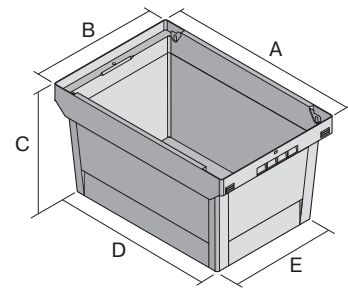

Multi-purpose containers MB, with short side pick opening

MB84324 | Data sheet

Pos. Dimensions, tolerances as specified in DIN 16901

Pos.	Dimensions, tolerances as specified in DIN 16901	
A	Outside length top	800 mm
B	Outside width top	400 mm
C	Height	323 mm
D	Base length outside	705 mm
E	Base width outside	335 mm
F	Width of view and pick opening	270 mm
G	Height of view and pick opening	158 mm

Product features	*Load capacity as specified in EN 13117
Weight	3.55 kg
*Load capacity	35 kg
Volume	76 litres
ESD	No
Food safety	-
Material	PP
Stock item	✓
Pcs/pack	1
colour	dove blue
Ref. no.	6-5047

Other colours / special colours on request

Dimensions, tolerances as specified in DIN 16901	
Outside length top	800 mm
Outside width top	400 mm
Height	323 mm
Inside length top	740 mm
Inside width top	367 mm
Inside length base	697 mm
Inside width base	324 mm
Pick opening W x H	270 x 158 mm

Information & Service
www.bito.com

BITO
 STORAGE
 SYSTEMS

Multi-purpose containers MB, with short side pick opening **MB84324** | Accessories

Transport dolly

for multi-purpose containers sized
800 x 400 mm and 800 x 600 mm
L 720 x W 370 mm