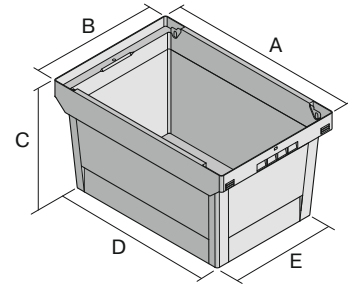

## MB86321 | Data sheet

Pos. Dimensions, tolerances as specified in DIN 16901

Pos.	Dimensions, tolerances as specified in DIN 16901	
A	Outside length top	800 mm
B	Outside width top	600 mm
C	Height	323 mm
D	Base length outside	690 mm
E	Base width outside	508 mm

Product features	*Load capacity as specified in EN 13117
Proper weight	4.65 kg
*Load capacity	50 kg
Volume	120 Litres
Warranty	5 year BITO QUALITY
ESD	ESD version upon request
Temperature range	-20°C to +90°C
Food safety	✓
Material	PP
Stock item	✓
Pcs/pallet	40
Pcs/pack	1
Colour	dove blue
Ref. no.	6-15246

Other colours / special colours on request

Dimensions, tolerances as specified in DIN 16901	
Outside length top	800 mm
Outside width top	600 mm
Height	323 mm
Inside length top	682 mm
Inside width top	500 mm
Inside length base	682 mm
Inside width base	500 mm
Inside height	305 mm
Height of stacking rim	50 mm