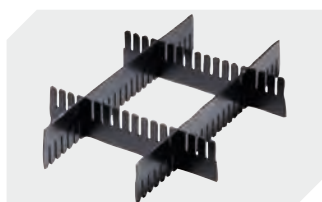

Information & Service
www.bitocom

BITO
 STORAGE
 SYSTEMS

Small parts containers KLT with double base

KLT64270D | Accessories

Locking systems BS
for small parts containers KLT
7-14434

Labels
W 210 x H 74 mm
43-14557

Transport dolly
polypropylene wheels
L 620 x W 420 mm
43-1491

Slot-in divider strips
Material thickness 5 mm
L 1150 x H 180 mm
7-15509

Slot-in divider strips
Material thickness 5 mm
L 1150 x H 50 mm
43-18417

Slot-in divider strips
Material thickness 5 mm
L 1150 x H 80 mm
43-18418

Slot-in divider strips
Material thickness 10 mm
L 950 x H 55 mm
43-18419

Slot-in divider strips
Material thickness 10 mm
L 950 x H 120 mm
43-18420