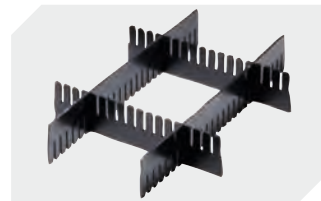

Information & Service
www.bitocom

BITO
 STORAGE
 SYSTEMS

Small parts containers KLT with double base

KLT64270D | Accessories

Locking systems BS
for small parts containers KLT
7-14434

Labels
W 210 x H 74 mm
43-14557

Transport dolly
polypropylene wheels
L 620 x W 420 mm
43-1491

Slot-in divider strips
Material thickness 5 mm
L 1150 x H 180 mm
7-15509

Slot-in divider strips
Material thickness 5 mm
L 1150 x H 50 mm
43-18417

Slot-in divider strips
Material thickness 5 mm
L 1150 x H 80 mm
43-18418

Slot-in divider strips
Material thickness 10 mm
L 950 x H 55 mm
43-18419

Slot-in divider strips
Material thickness 10 mm
L 950 x H 120 mm
43-18420