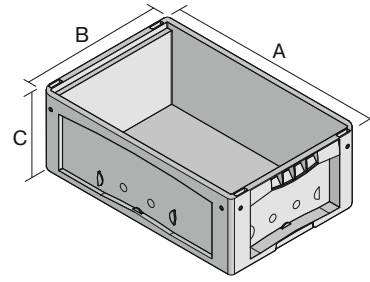

Small parts containers KLT with double base

KLT64270D | Data sheet

Pos. Dimensions, Tolerances as specified in DIN 16901

Pos.	Dimensions, Tolerances as specified in DIN 16901	
A	Outside length top	600 mm
B	Outside width top	400 mm
C	Height	270 mm

Features	*Load capacity as specified in EN 13117
Proper weight	3.41 kg
*Stacking load	500 kg
*Load capacity	75 kg
Volume	45 Litres
Warranty	5 year BITO QUALITY
ESD	ESD version upon request
Temperature range	-20°C to +60°C
Food safety	✓
Material	PP
Stock item	-
Pcs/pack	1
Colour	turquoise
Ref. no.	9-17510

Other colours / special colours on request

Dimensions, Tolerances as specified in DIN 16901	
Outside length top	600 mm
Outside width top	400 mm
Height	270 mm
Inside length top	541 mm
Inside width top	368 mm
Inside height	250 mm

Transport dolly
polypropylene wheels
L 620 x W 420 mm
43-1491

Slot-in divider strips
Material thickness 5 mm
L 1150 x H 180 mm
7-15509

Slot-in divider strips
Material thickness 5 mm
L 1150 x H 50 mm
43-18417