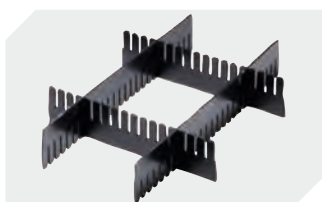

Information & Service
www.bitocom

BITO
 STORAGE
 SYSTEMS

Small parts containers KLT with double base

KLT64270D | Accessories

Locking systems BS
for small parts containers KLT
7-14434

Labels
W 210 x H 74 mm
43-14557

Transport dolly
polypropylene wheels
L 620 x W 420 mm
43-1491

Slot-in divider strips
Material thickness 5 mm
L 1150 x H 180 mm
7-15509

Slot-in divider strips
Material thickness 5 mm
L 1150 x H 50 mm
43-18417

Slot-in divider strips
Material thickness 5 mm
L 1150 x H 80 mm
43-18418

Slot-in divider strips
Material thickness 10 mm
L 950 x H 55 mm
43-18419

Slot-in divider strips
Material thickness 10 mm
L 950 x H 120 mm
43-18420