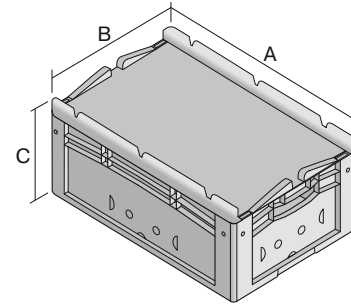

European size stacking containers XL, hinged on one side and closed with 2 snap-on fixtures on the other side

XL32171ASDV | Data sheet

Pos. Dimensions, Tolerances as specified in DIN 16901

Pos.	Dimensions, Tolerances as specified in DIN 16901	
A	Outside length top	300 mm
B	Outside width top	200 mm
C	Height	188 mm

Features	*Load capacity as specified in EN 13117
Proper weight	0.84 kg
*Load capacity	15 kg
Volume	6 Litres
Warranty	5 year BITO QUALITY
ESD	ESD version upon request
Temperature range	-20°C to +90°C
Food safety	✓
Material	PP
Stock item	✓
Pcs/pack	1
Colour	red
Ref. no.	43-30412

Dimensions, Tolerances as specified in DIN 16901	
Outside length top	300 mm
Outside width top	200 mm
Height	188 mm
Inside length top	268 mm
Inside width top	168 mm
Inside height	167 mm

Other colours / special colours on request

Information & Service
www.bitto.com

BITO
STORAGE
SYSTEMS

European size stacking containers XL, hinged on one side and closed with 2 snap-on fixtures on the other side

XL32171ASDV | Accessories

Covers for palletised containers