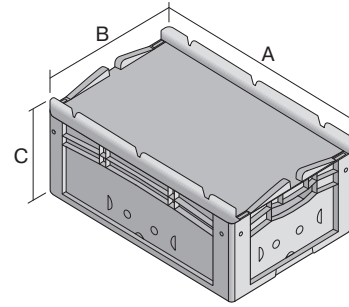

European size stacking containers XL, hinged on one side and closed with 2 snap locks on the other side

## XL64121ASDV | Data sheet

Pos. Dimensions, tolerances as specified in DIN 16901

Pos.	Dimensions, tolerances as specified in DIN 16901	
A	Outside length top	600 mm
B	Outside width top	400 mm
C	Height	138 mm

Product features	*Load capacity as specified in EN 13117
Weight	2.48 kg
*Stacking load	300 kg
*Load capacity	15 kg
Volume	20 litres
Warranty	5 year BITO QUALITY
ESD	ESD version upon request
Temperature range	-20°C to +80°C
Food safety	✓
Material	PP
Stock item	✓
Pcs/pack	1
colour	blue
Ref. no.	43-22252

Other colours / special colours on request

Dimensions, tolerances as specified in DIN 16901	
Outside length top	600 mm
Outside width top	400 mm
Height	138 mm
Inside length top	568 mm
Inside width top	368 mm
Inside length base	559 mm
Inside width base	359 mm
Inside height	116 mm
Printed message	
Injection mold printing area on long side	25 x 130 mm