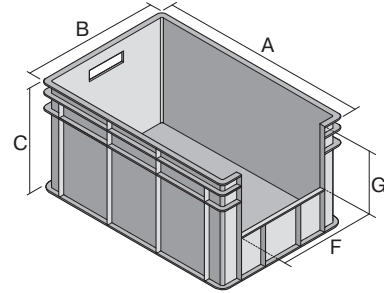

European size stacking containers BN, with short side pick opening  
**BN6424** | Data sheet

Pos. Dimensions, tolerances as specified in DIN 16901

Pos.	Dimensions, tolerances as specified in DIN 16901	
A	Outside length top	600 mm
B	Outside width top	400 mm
C	Height	215 mm
F	Width of view and pick opening	310 mm
G	Height of view and pick opening	117 mm

Product features	*Load capacity as specified in EN 13117
Weight	2.11 kg
*Stacking load	250 kg
*Load capacity	40 kg
Volume	42 litres
Warranty	5 year BITO QUALITY
ESD	ESD version upon request
Temperature range	-20°C to +80°C
Food safety	✓
Material	PP
Stock item	✓
Pcs/pack	1
colour	blue
Ref. no.	4-1290

Other colours / special colours on request

Dimensions, tolerances as specified in DIN 16901	
Outside length top	600 mm
Outside width top	400 mm
Height	215 mm
Inside length top	560 mm
Inside width top	360 mm
Inside height	211 mm
Pick opening W x H	310 x 117 mm