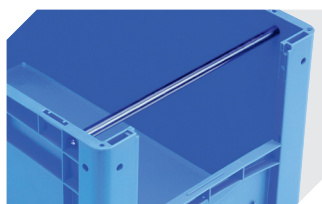

Handles

for European size stacking containers XL
for European size stacking containers BN
L 267 mm

43-9408

Information & Service
www.bito.com

BITO
STORAGE
SYSTEMS