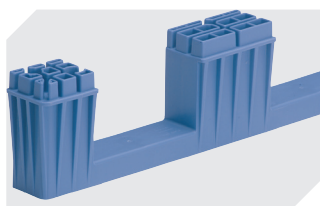

## Multi-purpose containers MB with ribbed base, with hinged stacking seats

### MBB86321R | Accessories

**Label covers**  
for multi-purpose containers MB  
W 60 x H 80.4 mm  
**6-15244**

**Connector clips**  
**6-15625**

**Add-on fork entry shoes**  
for multi-purpose containers MB  
L 800 x W 600 mm  
**6-19330**