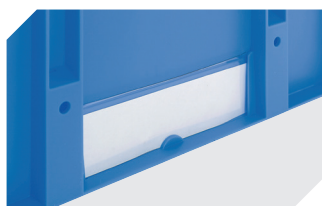

Multi-purpose containers MB with ribbed base, with hinged stacking seats

MBB86321R | Accessories

Label covers
for multi-purpose containers MB
W 60 x H 80.4 mm
6-15244