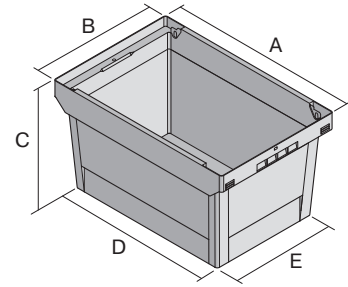

# Multi-purpose containers MB with ribbed base, with hinged stacking seats

## MBB86321R | Data sheet

Pos. Dimensions, tolerances as specified in DIN 16901

Pos.	Dimensions, tolerances as specified in DIN 16901	
A	Outside length top	800 mm
B	Outside width top	600 mm
C	Height	353 mm
D	Base length outside	690 mm
E	Base width outside	508 mm

Product features	*Load capacity as specified in EN 13117
Weight	5.90 kg
*Stacking load	200 kg
*Load capacity	75 kg
Volume	109 litres
Warranty	5 year BITO QUALITY
ESD	ESD version upon request
Temperature range	-20°C to +80°C
Food safety	✓
Material	PP
Stock item	✓
Pcs/pallet	26
Pcs/pack	1
colour	dove blue
Ref. no.	6-15253

Other colours / special colours on request

Dimensions, tolerances as specified in DIN 16901	
Outside length top	800 mm
Outside width top	600 mm
Height	353 mm
Inside length top	742 mm
Inside width top	560 mm
Inside length base	682 mm
Inside width base	500 mm
Inside height	289 mm
Height of stacking rim	50 mm