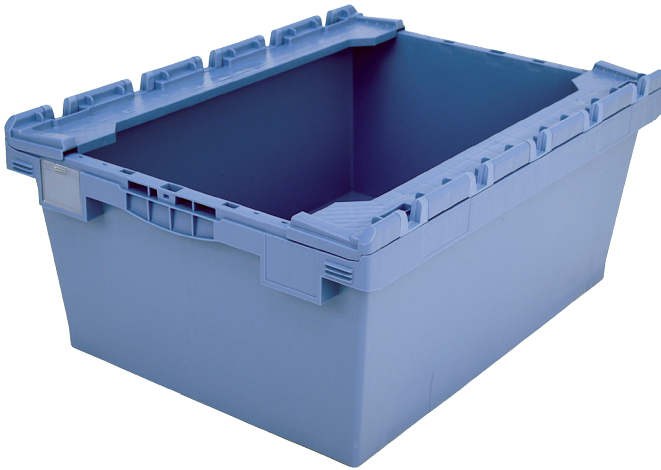

Multi-purpose containers MB with ribbed base, with hinged stacking seats

MBB86321R | Data sheet

Pos. Dimensions, tolerances as specified in DIN 16901

Pos.	Dimensions, tolerances as specified in DIN 16901	
A	Outside length top	800 mm
B	Outside width top	600 mm
C	Height	353 mm
D	Base length outside	690 mm
E	Base width outside	508 mm

Product features	*Load capacity as specified in EN 13117
Weight	5.90 kg
*Stacking load	200 kg
*Load capacity	75 kg
Volume	109 litres
Warranty	5 year BITO QUALITY
ESD	ESD version upon request
Temperature range	-20°C to +80°C
Food safety	✓
Material	PP
Stock item	✓
Pcs/pallet	26
Pcs/pack	1
colour	dove blue
Ref. no.	6-15253

Other colours / special colours on request

Dimensions, tolerances as specified in DIN 16901	
Outside length top	800 mm
Outside width top	600 mm
Height	353 mm
Inside length top	742 mm
Inside width top	560 mm
Inside length base	682 mm
Inside width base	500 mm
Inside height	289 mm
Height of stacking rim	50 mm

Printed message	
Pad printing area on short side (front)	250 x 100 mm
Pad printing area on short side (rear)	250 x 100 mm
Pad printing area on long side	250 x 100 mm
Screen printing area on short side	430 x 130 mm
Screen printing area on short side (rear)	430 x 130 mm
Screen printing area on long side	600 x 140 mm
Hot foil printing area on short side (front)	250 x 100 mm
Hot foil printing area on short side (rear)	250 x 100 mm
Hot foil printing area on long side	250 x 100 mm
Injection mold printing area on long side	245 x 90 mm

Information & Service
www.bitto.com

BITO
STORAGE
SYSTEMS