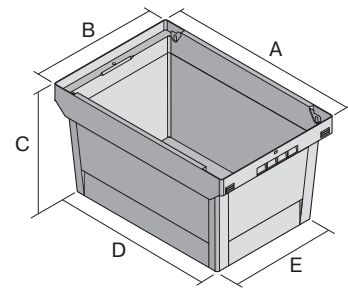

Multi-purpose containers MB, with short side pick opening

MB64424 | Data sheet

Pos. Dimensions, tolerances as specified in DIN 16901

Pos.	Dimensions, tolerances as specified in DIN 16901	
A	Outside length top	600 mm
B	Outside width top	400 mm
C	Height	423 mm
D	Base length outside	505 mm
E	Base width outside	335 mm
F	Width of view and pick opening	270 mm
G	Height of view and pick opening	217 mm

Product features

Weight	2.95 kg
*Load capacity	35 kg
Volume	74 litres
ESD	No
Food safety	-
Material	PP
Stock item	✓
Pcs/pack	1
colour	dove blue
Ref. no.	6-11084

*Load capacity as specified in EN 13117

Dimensions, tolerances as specified in DIN 16901

Outside length top	600 mm
Outside width top	400 mm
Height	423 mm
Inside length top	540 mm
Inside width top	371 mm
Inside length base	498 mm
Inside width base	329 mm
Inside height	415 mm
Pick opening W x H	270 x 217 mm