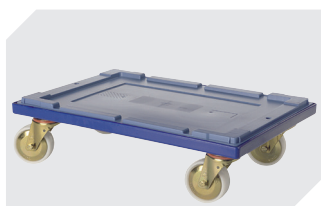

Product features

Weight	2.95 kg
*Load capacity	35 kg
Volume	74 litres
ESD	No
Food safety	-
Material	PP
Stock item	✓
Pcs/pack	1
colour	dove blue
Ref. no.	6-11084

*Load capacity as specified in EN 13117

Dimensions, tolerances as specified in DIN 16901

Outside length top	600 mm
Outside width top	400 mm
Height	423 mm
Inside length top	540 mm
Inside width top	371 mm
Inside length base	498 mm
Inside width base	329 mm
Inside height	415 mm
Pick opening W x H	270 x 217 mm

Other colours / special colours on request

Information & Service
www.bito.com

BITO
 STORAGE
 SYSTEMS

Multi-purpose containers MB, with short side pick opening

MB64424 | Accessories

Transport dollies

for multi-purpose containers sized