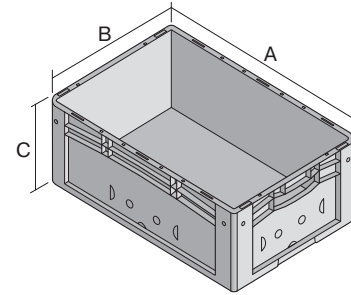

European size stacking containers XL with ribbed base RX

XL64421RX | Data sheet

Pos. Dimensions, tolerances as specified in DIN 16901

Pos.	Dimensions, tolerances as specified in DIN 16901	
A	Outside length top	600 mm
B	Outside width top	400 mm
C	Height	420 mm

Product features

Weight	3.46 kg
*Stacking load	300 kg
Volume	79 litres
Warranty	5 year BITO QUALITY
ESD	ESD version upon request
Temperature range	-20°C to +80°C
Food safety	✓
Material	PP
Stock item	✓
Pcs/pack	1
colour	blue
Ref. no.	43-22584

* Load capacity data according to EN 13117 refer to an ambient temperature of 23 °C.

Dimensions, tolerances as specified in DIN 16901

Outside length top	600 mm
Outside width top	400 mm
Height	420 mm
Inside length top	568 mm
Inside width top	368 mm
Inside length base	559 mm
Inside width base	359 mm
Inside height	402 mm