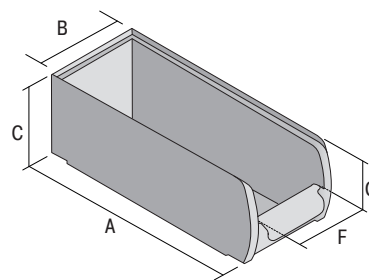

## CTB31514 | Data sheet

Pos. Dimensions, tolerances as specified in DIN 16901

Pos.	Dimensions, tolerances as specified in DIN 16901	
A	Outside length top	300 mm
B	Outside width top	156 mm
C	Height	140 mm

Product features	*Load capacity as specified in EN 13117
Weight	0.49 kg
*Stacking load	100 kg
*Load capacity	15 kg
Volume	4.1 litres
Warranty	5 year BITO QUALITY
ESD	No
Temperature range	-20°C to +80°C
Food safety	✓
Material	PP
Stock item	✓
Pcs/pack	12
colour	dove blue
Ref. no.	53-31315

Other colours / special colours on request

Dimensions, tolerances as specified in DIN 16901	
Outside length top	300 mm
Outside width top	156 mm
Height	140 mm
Inside length top	250 mm
Inside width top	127 mm
Inside height	129 mm