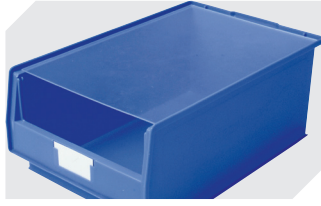

Dust covers
for storage bins PK
L 450 x W 300 x H 2 mm
2-1124