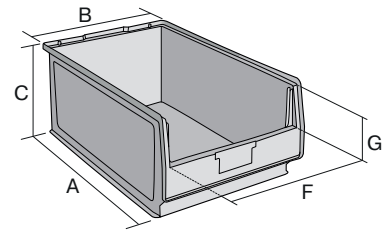

## Storage bins PK

# PK2 | Data sheet

Pos. Dimensions, tolerances as specified in DIN 16901

Pos.	Dimensions, tolerances as specified in DIN 16901	
A	Outside length top	500 mm
B	Outside width top	310 mm
C	Height	200 mm

### Product features

Weight	1.13 kg
Volume	24 litres
ESD	No
Food safety	-
Material	PP
Stock item	✓
Pcs/pack	6
colour	red
Ref. no.	2-1415

Other colours / special colours on request

All written or verbal information about product properties and product application are given to the best of our knowledge. This information is based on our experience and cannot be warranted as the sole binding product properties. It is the customer's responsibility to check whether the ordered goods are suitable for the intended use. All measurements are subject to variations within the scope of the applicable manufacturing tolerances.

### Dimensions, tolerances as specified in DIN 16901

Outside length top	500 mm
Outside width top	310 mm
Height	200 mm
Inside length top	442 mm
Inside width top	282 mm
Inside height	187 mm

Information & Service  
[www.bitto.com](http://www.bitto.com)