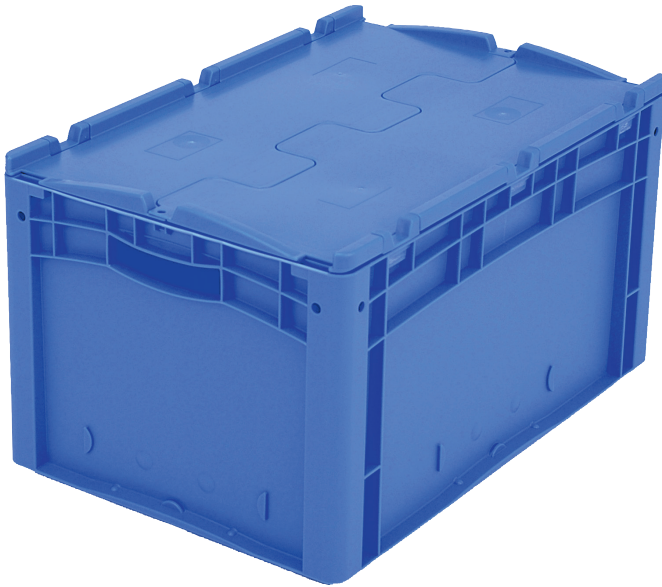

European size stacking containers XL, with hinged two-part lid

XLD64321 | Data sheet

Pos. Dimensions, tolerances as specified in DIN 16901

| Pos. | Dimensions, tolerances as specified in DIN 16901 | |
|------|--|--------|
| A | Outside length top | 600 mm |
| B | Outside width top | 400 mm |
| C | Height | 338 mm |

| Product features | *Load capacity as specified in EN 13117 |
|-------------------|---|
| Weight | 3.36 kg |
| *Stacking load | 300 kg |
| *Load capacity | 20 kg |
| Volume | 63 litres |
| Warranty | 5 year BITO QUALITY |
| ESD | ESD version upon request |
| Temperature range | -20°C to +80°C |
| Food safety | ✓ |
| Material | PP |
| Stock item | ✓ |
| Pcs/pack | 1 |
| colour | blue |
| Ref. no. | 43-18501 |

Other colours / special colours on request

| Dimensions, tolerances as specified in DIN 16901 | |
|--|--------|
| Outside length top | 600 mm |
| Outside width top | 400 mm |
| Height | 338 mm |
| Inside length top | 568 mm |
| Inside width top | 368 mm |
| Inside length base | 559 mm |
| Inside width base | 359 mm |
| Inside height | 316 mm |

Information & Service
www.bitto.com

BITO
 LAGERTECHNIK

European size stacking containers XL, with hinged two-part lid **XLD64321** | Accessories

Security seals

for European size stacking containers XL
and small parts containers KLT
9-16271