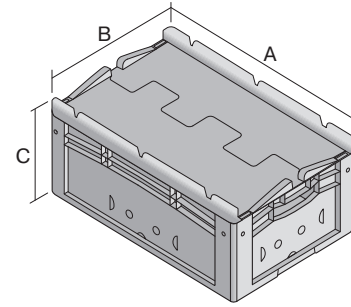

European size stacking containers XL, with hinged two-part lid

XLD64321 | Data sheet

Pos. Dimensions, tolerances as specified in DIN 16901

| Pos. | Dimensions, tolerances as specified in DIN 16901 | |
|------|--|--------|
| A | Outside length top | 600 mm |
| B | Outside width top | 400 mm |
| C | Height | 338 mm |

| Product features | *Load capacity as specified in EN 13117 |
|-------------------|---|
| Weight | 3.36 kg |
| *Stacking load | 300 kg |
| *Load capacity | 20 kg |
| Volume | 63 litres |
| Warranty | 5 year BITO QUALITY |
| ESD | ESD version upon request |
| Temperature range | -20°C to +80°C |
| Food safety | ✓ |
| Material | PP |
| Stock item | ✓ |
| Pcs/pack | 1 |
| colour | blue |
| Ref. no. | 43-18501 |

Other colours / special colours on request

| Dimensions, tolerances as specified in DIN 16901 | |
|--|--------|
| Outside length top | 600 mm |
| Outside width top | 400 mm |
| Height | 338 mm |
| Inside length top | 568 mm |
| Inside width top | 368 mm |
| Inside length base | 559 mm |
| Inside width base | 359 mm |
| Inside height | 316 mm |

| Printed message | |
|--|--------------|
| Pad printing area on short side (front) | 100 x 250 mm |
| Pad printing area on short side (rear) | 100 x 250 mm |
| Pad printing area on long side | 100 x 250 mm |
| Hot foil printing area on short side (front) | 100 x 250 mm |
| Hot foil printing area on short side (rear) | 100 x 250 mm |
| Hot foil printing area on long side | 100 x 250 mm |
| Injection mold printing area on long side | 25 x 100 mm |