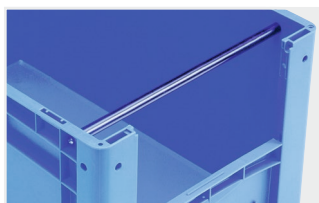

Label covers
for European size stacking
containers XL and small parts
containers KLT
W 209 x H 67 mm
9-20053

Drop-on lids
for European size stacking
containers XL
L 600 x W 400 mm
43-20301

Drop-on lids
for European size stacking
containers XL
L 600 x W 400 mm
43-20494

Grip closures
suited for bins with a height of 320
and 420 mm
43-31448

Handles
for European size stacking
containers XL
for European size stacking
containers BN
L 267 mm
43-9408