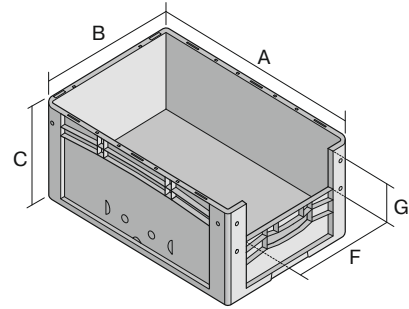

European size stacking containers XL, with short side pick opening

XL64424 | Data sheet

Pos.	Dimensions, Tolerances as specified in DIN 16901	
A	Outside length top	600 mm
B	Outside width top	400 mm
C	Height	420 mm
F	Width of view and pick opening	274 mm
G	Height of view and pick opening	206 mm

Features	*Load capacity as specified in EN 13117
Proper weight	2.95 kg
*Stacking load	250 kg
*Load capacity	20 kg
Volume	82 Litres
Warranty	5 year BITO QUALITY
ESD	ESD version upon request
Temperature range	-20°C to +90°C
Food safety	✓
Material	PP
Stock item	✓
Pcs/pack	1
Colour	red
Ref. no.	43-14993

Dimensions, Tolerances as specified in DIN 16901	
Outside length top	600 mm
Outside width top	400 mm
Height	420 mm
Inside length top	568 mm
Inside width top	368 mm
Inside height	416 mm
Pick opening W x H	274 x 206 mm

Other colours / special colours on request

European size stacking containers XL, with short side pick opening

XL64424 | Accessories

Labels
W 210 x H 74 mm
43-14557

Windows
for European size stacking
containers XL
43-18586