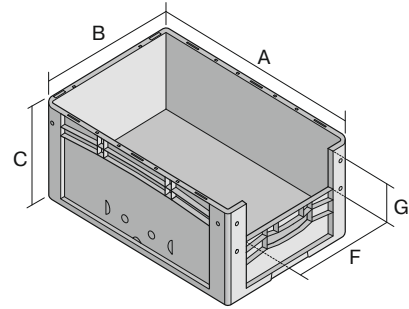

European size stacking containers XL, with short side pick opening

XL64174 | Data sheet

Pos.	Dimensions, Tolerances as specified in DIN 16901	
A	Outside length top	600 mm
B	Outside width top	400 mm
C	Height	170 mm
F	Width of view and pick opening	274 mm
G	Height of view and pick opening	81 mm

Features	*Load capacity as specified in EN 13117
Proper weight	1.57 kg
*Stacking load	250 kg
*Load capacity	15 kg
Volume	31 Litres
Warranty	5 year BITO QUALITY
ESD	ESD version upon request
Temperature range	-20°C to +90°C
Food safety	✓
Material	PP
Stock item	✓
Pcs/pack	1
Colour	blue
Ref. no.	43-14986

Dimensions, Tolerances as specified in DIN 16901	
Outside length top	600 mm
Outside width top	400 mm
Height	170 mm
Inside length top	568 mm
Inside width top	368 mm
Inside height	166 mm
Pick opening W x H	274 x 81 mm

Other colours / special colours on request

European size stacking containers XL, with short side pick opening

XL64174 | Accessories

Labels
W 210 x H 74 mm
43-14557

Label covers
for European size stacking
containers XL and small parts
containers KLT
W 209 x H 67 mm
9-20053