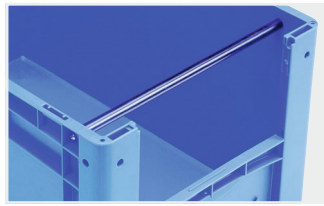

Other colours / special colours on request

European size stacking containers XL, with short side pick opening

XL64174 | Accessories

Labels
W 210 x H 74 mm
43-14557

Label covers
for European size stacking
containers XL and small parts
containers KLT
W 209 x H 67 mm
9-20053

Drop-on lids
for European size stacking
containers XL
L 600 x W 400 mm
43-20301

Drop-on lids
for European size stacking
containers XL
L 600 x W 400 mm
43-20494

Grip closures
suited for bins with a height of 170,
220 and 270 mm
43-31450