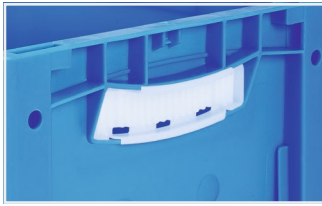

Other colours / special colours on request

European size stacking containers XL, with short side pick opening

XL64174 | Accessories

Labels
W 210 x H 74 mm
43-14557

Label covers
for European size stacking
containers XL and small parts
containers KLT
W 209 x H 67 mm
9-20053

Drop-on lids
for European size stacking
containers XL
L 600 x W 400 mm
43-20301

Drop-on lids
for European size stacking
containers XL
L 600 x W 400 mm
43-20494

Grip closures
suited for bins with a height of 170,
220 and 270 mm
43-31450