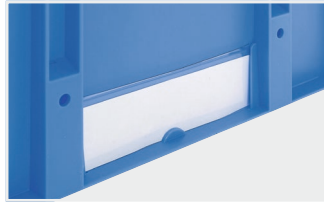

Dimensions, Tolerances as specified in DIN 16901	
Outside length top	600 mm
Outside width top	400 mm
Height	170 mm
Inside length top	568 mm
Inside width top	368 mm
Inside height	166 mm
Pick opening W x H	274 x 81 mm

Other colours / special colours on request

European size stacking containers XL, with short side pick opening

XL64174 | Accessories

Labels
W 210 x H 74 mm
43-14557

Label covers
for European size stacking
containers XL and small parts
containers KLT
W 209 x H 67 mm
9-20053