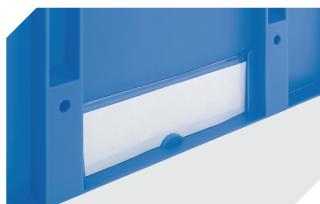

Information & Service
www.bito.com

BITO
 LAGERTECHNIK

European size stacking containers XL, with short side pick opening **XL64324** | Accessories

Labels
suited for BITOBOX XL and KLT with a height of at least 170 mm
W 210 x H 74 mm
43-14557

Insertable windows
for European size stacking containers XL
43-18587

Label covers
for European size stacking containers XL and small parts containers KLT
W 209 x H 67 mm
9-20053

Drop-on lids
for European size stacking containers XL
L 600 x W 400 mm
43-20301