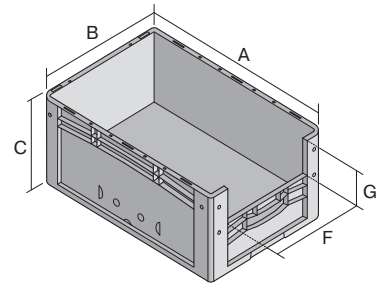

European size stacking containers XL, with short side pick opening

XL64324 | Data sheet

Pos. Dimensions, tolerances as specified in DIN 16901

Pos.	Dimensions, tolerances as specified in DIN 16901	
A	Outside length top	600 mm
B	Outside width top	400 mm
C	Height	320 mm
F	Width of view and pick opening	274 mm
G	Height of view and pick opening	156 mm

Product features	*Load capacity as specified in EN 13117
Weight	2.35 kg
*Stacking load	250 kg
*Load capacity	20 kg
Volume	62 litres
Warranty	5 year BITO QUALITY
ESD	ESD version upon request
Temperature range	-20°C to +90°C
Food safety	✓
Material	PP
Stock item	✓
Pcs/pack	1
colour	blue
Ref. no.	43-14992

Other colours / special colours on request

Dimensions, tolerances as specified in DIN 16901	
Outside length top	600 mm
Outside width top	400 mm
Height	320 mm
Inside length top	568 mm
Inside width top	368 mm
Inside height	316 mm
Pick opening W x H	274 x 156 mm

Information & Service
www.bito.com

BITO
 LAGERTECHNIK

European size stacking containers XL, with short side pick opening **XL64324** | Accessories

Labels
suited for BITOBOX XL and KLT with a height of at least 170 mm
W 210 x H 74 mm
43-14557