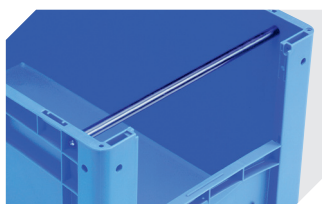

Insertable windows
for European size stacking containers XL
43-18587

Label covers
for European size stacking containers XL and small parts containers KLT
W 209 x H 67 mm
9-20053

Drop-on lids
for European size stacking containers XL
L 600 x W 400 mm
43-20301

Grip closures
for European size stacking containers XL with a height of 320 and 420 mm
43-31448

Handles
for European size stacking containers XL for European size stacking containers BN
L 267 mm
43-9408