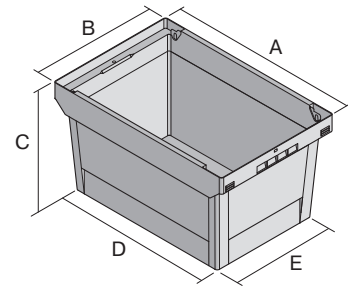

Multi-purpose containers MB, standard version

MB86321 | Data sheet

Pos. Dimensions, tolerances as specified in DIN 16901

Pos.	Dimensions, tolerances as specified in DIN 16901	
A	Outside length top	800 mm
B	Outside width top	600 mm
C	Height	323 mm
D	Base length outside	690 mm
E	Base width outside	508 mm

Product features	*Load capacity as specified in EN 13117
Weight	4.65 kg
*Load capacity	50 kg
Volume	120 litres
Warranty	5 year BITO QUALITY
ESD	ESD version upon request
Temperature range	-20°C to +90°C
Food safety	✓
Material	PP
Stock item	✓
Pcs/pallet	40
Pcs/pack	1
colour	dove blue
Ref. no.	6-15246

Other colours / special colours on request

Dimensions, tolerances as specified in DIN 16901	
Outside length top	800 mm
Outside width top	600 mm
Height	323 mm
Inside length top	742 mm
Inside width top	560 mm
Inside length base	682 mm
Inside width base	500 mm
Inside height	305 mm
Height of stacking rim	50 mm

Transport dolly
for multi-purpose containers sized
800 x 400 mm and 800 x 600 mm
L 720 x W 540 mm
6-19439

Document pockets
self-adhesive
2 sides open
L 145 x W 100 mm
46-21108

Drop-on lid
for multi-purpose containers MB
L 800 x W 600 mm
6-22546