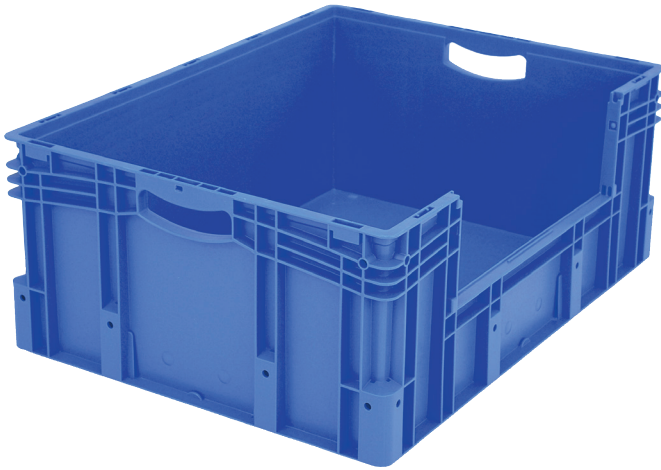

European size stacking containers XL, with long side pick opening

XL86326 | Data sheet

Pos. Dimensions, tolerances as specified in DIN 16901

Pos.	Dimensions, tolerances as specified in DIN 16901	
A	Outside length top	800 mm
B	Outside width top	600 mm
C	Height	320 mm
F	Width of view and pick opening	459 mm
G	Height of view and pick opening	153 mm

Product features

Weight	5.66 kg
*Stacking load	800 kg
*Load capacity	60 kg
Volume	128 litres
Warranty	5 year BITO QUALITY
ESD	ESD version upon request
Temperature range	-20°C to +80°C
Food safety	✓
Material	PP
Stock item	-
Pcs/pack	1
colour	blue
Ref. no.	43-22614

* Load capacity data according to EN 13117 refer to an ambient temperature of 23 °C.

Dimensions, tolerances as specified in DIN 16901

Outside length top	800 mm
Outside width top	600 mm
Height	320 mm
Inside length top	762 mm
Inside width top	562 mm
Inside height	315 mm
Pick opening W x H	459 x 153 mm

Information & Service
www.bitto.com

BITO
STORAGE
SYSTEMS

European size stacking containers XL, with long side pick opening

XL86326 | Accessories

Transport dollies

for containers sized 800 x 600 mm
L 800 x W 600 x H 198 mm