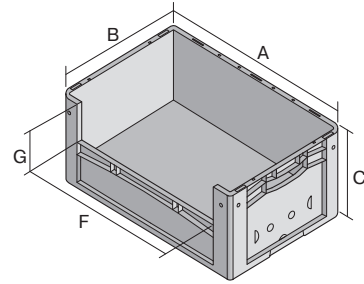

European size stacking containers XL, with long side pick opening

XL86326 | Data sheet

Pos. Dimensions, tolerances as specified in DIN 16901

Pos.	Dimensions, tolerances as specified in DIN 16901	
A	Outside length top	800 mm
B	Outside width top	600 mm
C	Height	320 mm
F	Width of view and pick opening	459 mm
G	Height of view and pick opening	153 mm

Product features

Weight	5.66 kg
*Stacking load	800 kg
*Load capacity	60 kg
Volume	128 litres
Warranty	5 year BITO QUALITY
ESD	ESD version upon request
Temperature range	-20°C to +80°C
Food safety	✓
Material	PP
Stock item	-
Pcs/pack	1
colour	blue
Ref. no.	43-22614

* Load capacity data according to EN 13117 refer to an ambient temperature of 23 °C.

Dimensions, tolerances as specified in DIN 16901

Outside length top	800 mm
Outside width top	600 mm
Height	320 mm
Inside length top	762 mm
Inside width top	562 mm
Inside height	315 mm
Pick opening W x H	459 x 153 mm

Information & Service
www.bitto.com

BITO
STORAGE
SYSTEMS

European size stacking containers XL, with long side pick opening

XL86326 | Accessories

Transport dollies

for containers sized 800 x 600 mm
L 800 x W 600 x H 198 mm