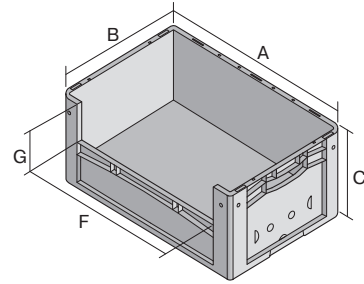

European size stacking containers XL, with long side pick opening

XL86526 | Data sheet

Pos. Dimensions, tolerances as specified in DIN 16901

Pos.	Dimensions, tolerances as specified in DIN 16901	
A	Outside length top	800 mm
B	Outside width top	600 mm
C	Height	520 mm
F	Width of view and pick opening	459 mm
G	Height of view and pick opening	253 mm

Product features	*Load capacity as specified in EN 13117	Dimensions, tolerances as specified in DIN 16901	
Weight	7.88 kg	Outside length top	800 mm
*Stacking load	800 kg	Outside width top	600 mm
*Load capacity	60 kg	Height	520 mm
Volume	213 litres	Inside length top	762 mm
Warranty	5 year BITO QUALITY	Inside width top	562 mm
ESD	ESD version upon request	Inside height	515 mm
Temperature range	-20°C to +80°C	Pick opening W x H	459 x 253 mm
Food safety	Ja		
Material	PP		
Stock item	Nein		
Pcs/pack	1		
colour	blue		
Ref. no.	43-22576		

* Load capacity data according to EN 13117 refer to an ambient temperature of 23 °C.

Information & Service
www.bitto.com

BITO
 STORAGE
 SYSTEMS

European size stacking containers XL, with long side pick opening **XL86526** | Accessories

Transport dollies

for containers sized 800 x 600 mm
L 800 x W 600 x H 198 mm

43-1150

Drop-on lid

for European size stacking containers XL
L 800 x W 600 mm

43-14853

Insertable windows

for European size stacking containers XL
W 460 x H 248 mm