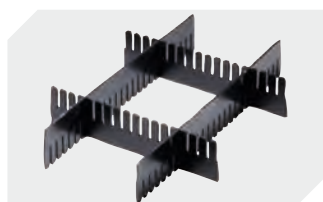

Information & Service
www.bito.com

BITO
 STORAGE
 SYSTEMS

Small parts containers KLT with ribbed base

KLT64320R | Accessories

Locking systems BS
for small parts containers KLT
7-14434

Labels
W 210 x H 74 mm
43-14557

Transport dolly
polypropylene wheels
L 620 x W 420 mm
43-1491

Slot-in divider strips
Material thickness 5 mm
L 1150 x H 180 mm
7-15509

Slot-in divider strips
Material thickness 5 mm
L 1150 x H 50 mm
43-18417

Slot-in divider strips
Material thickness 5 mm
L 1150 x H 80 mm
43-18418

Slot-in divider strips
Material thickness 10 mm
L 950 x H 55 mm
43-18419

Slot-in divider strips
Material thickness 10 mm
L 950 x H 120 mm
43-18420