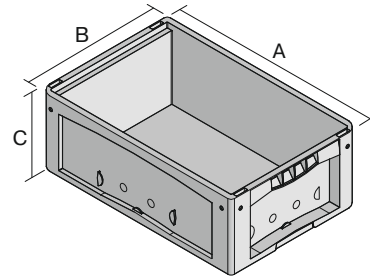

Small parts containers KLT with ribbed base

KLT64320R | Data sheet

Pos. Dimensions, Tolerances as specified in DIN 16901

Pos.	Dimensions, Tolerances as specified in DIN 16901	
A	Outside length top	600 mm
B	Outside width top	400 mm
C	Height	320 mm

Features	*Load capacity as specified in EN 13117
Proper weight	3.21 kg
*Stacking load	500 kg
*Load capacity	50 kg
Volume	55 Litres
Warranty	5 year BITO QUALITY
ESD	ESD version upon request
Temperature range	-20°C to +90°C
Food safety	✓
Material	PP
Stock item	-
Pcs/pack	1
Colour	turquoise
Ref. no.	9-16814

Other colours / special colours on request

Dimensions, Tolerances as specified in DIN 16901	
Outside length top	600 mm
Outside width top	400 mm
Height	320 mm
Inside length top	541 mm
Inside width top	368 mm
Inside height	300 mm

Transport dolly
polypropylene wheels
L 620 x W 420 mm
43-1491

Slot-in divider strips
Material thickness 5 mm
L 1150 x H 180 mm
7-15509

Slot-in divider strips
Material thickness 5 mm
L 1150 x H 50 mm
43-18417