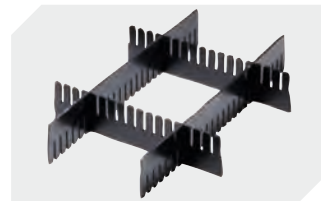

Information & Service
www.bito.com

BITO
 STORAGE
 SYSTEMS

Small parts containers KLT with ribbed base

KLT64320R | Accessories

Locking systems BS
for small parts containers KLT
7-14434

Labels
W 210 x H 74 mm
43-14557

Transport dolly
polypropylene wheels
L 620 x W 420 mm
43-1491

Slot-in divider strips
Material thickness 5 mm
L 1150 x H 180 mm
7-15509

Slot-in divider strips
Material thickness 5 mm
L 1150 x H 50 mm
43-18417

Slot-in divider strips
Material thickness 5 mm
L 1150 x H 80 mm
43-18418

Slot-in divider strips
Material thickness 10 mm
L 950 x H 55 mm
43-18419

Slot-in divider strips
Material thickness 10 mm
L 950 x H 120 mm
43-18420