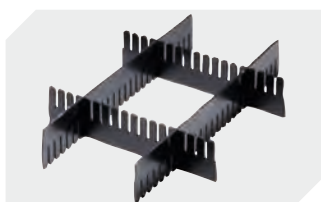

Information & Service
www.bito.com

BITO
 STORAGE
 SYSTEMS

Small parts containers KLT with ribbed base

KLT64320R | Accessories

Locking systems BS
for small parts containers KLT
7-14434

Labels
W 210 x H 74 mm
43-14557

Transport dolly
polypropylene wheels
L 620 x W 420 mm
43-1491

Slot-in divider strips
Material thickness 5 mm
L 1150 x H 180 mm
7-15509

Slot-in divider strips
Material thickness 5 mm
L 1150 x H 50 mm
43-18417

Slot-in divider strips
Material thickness 5 mm
L 1150 x H 80 mm
43-18418

Slot-in divider strips
Material thickness 10 mm
L 950 x H 55 mm
43-18419

Slot-in divider strips
Material thickness 10 mm
L 950 x H 120 mm
43-18420